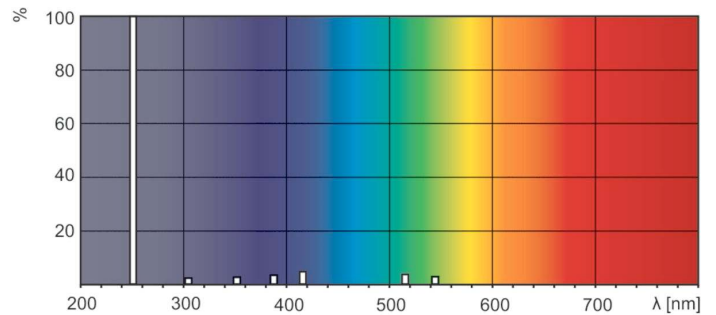

XDPO_XUTUV-Spectral power distribution Colour